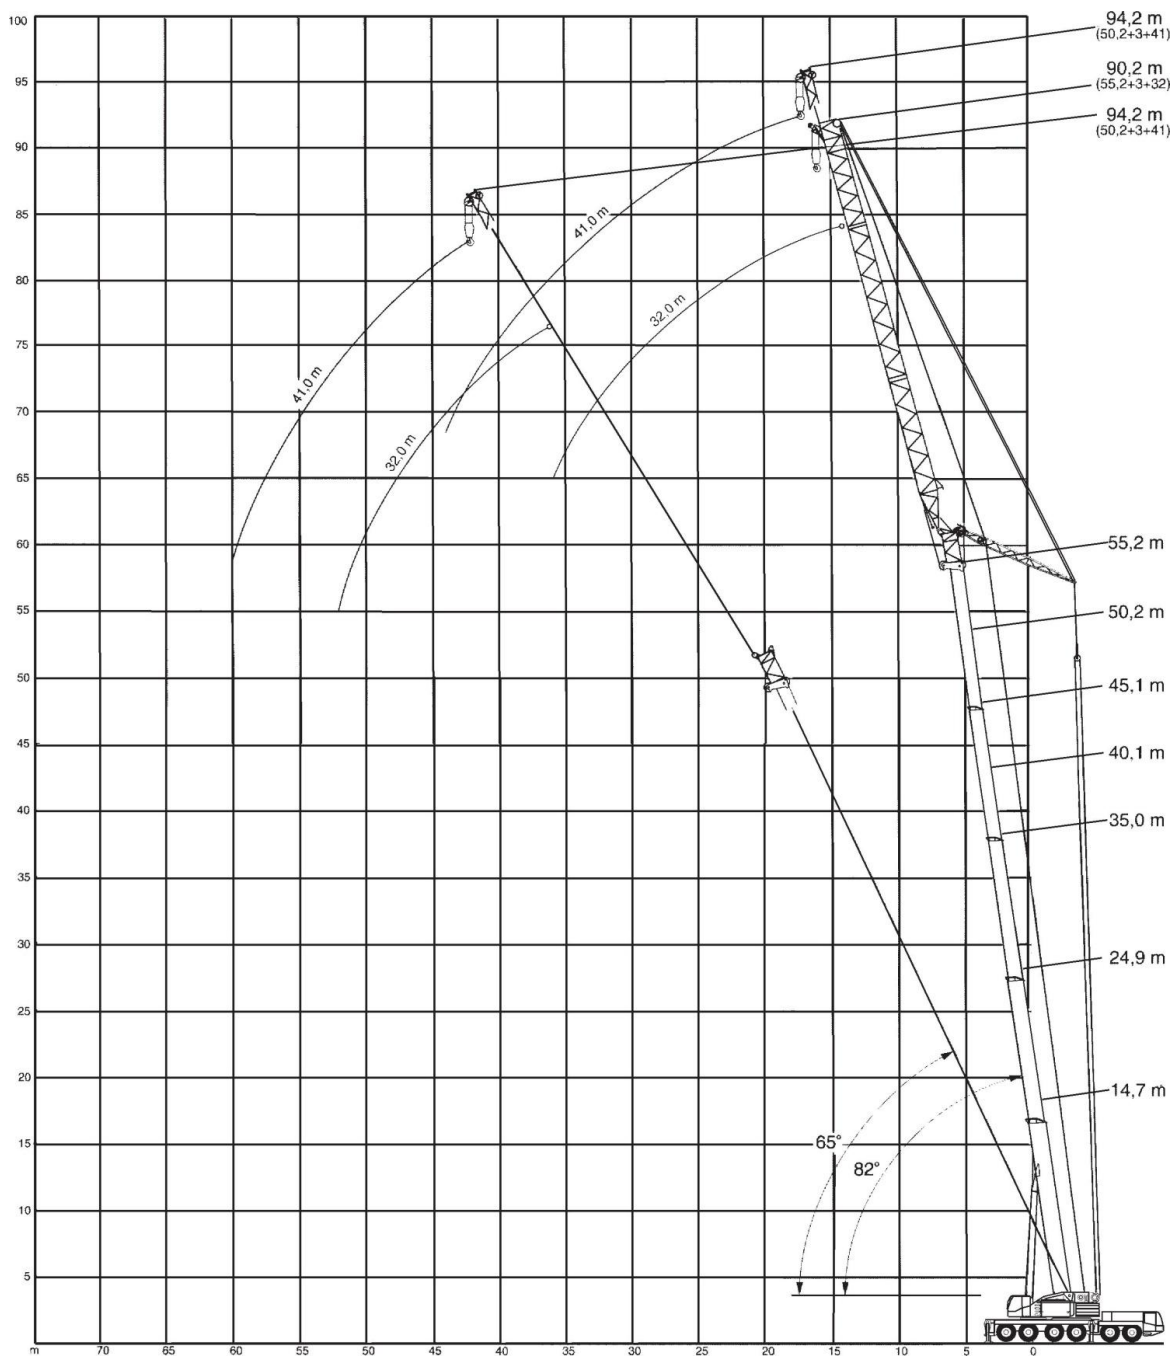

# MACROMOVE

GUINDASTES

14,70/55,20m

32,50/41,00m