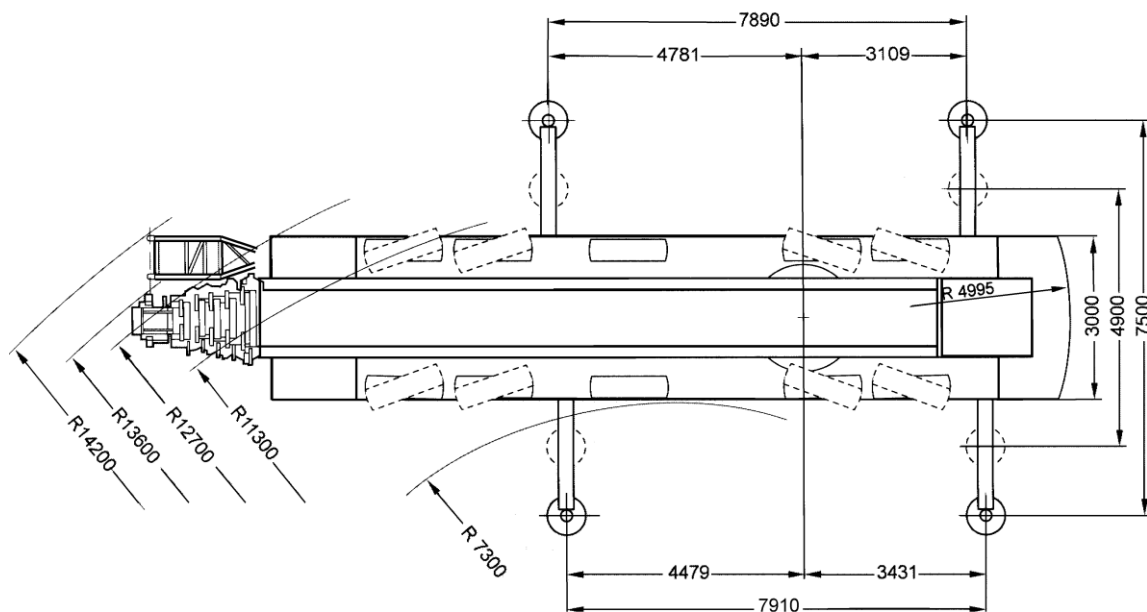

# MACROMOVE

GUINDASTES

14,70/60,00m

9,70/38,50m

20,00/58,00m

64t

7,50X7,90m